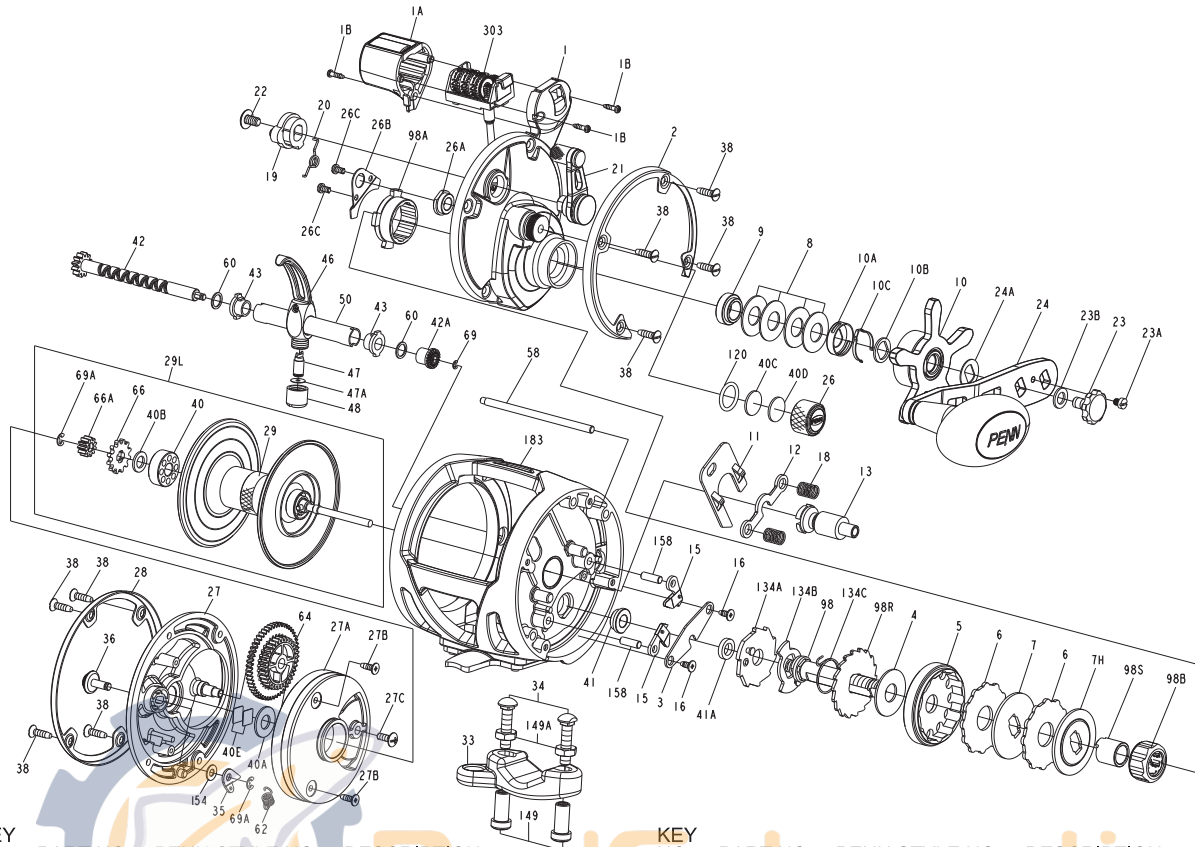

**PARTS LIST FOR WAR 30LWLC**  
REEL ASM.Nos. 1366198

KEY NO.	PART NO.	PENN STYLE NO.	DESCRIPTION	KEY NO.	PART NO.	PENN STYLE NO.	DESCRIPTION
1	1405734	1-WAR30LWLC	Right Side Plate Assembly	34	1182788	34-045	Screw (2 req)
1A	1383083	1A-WAR15LWLC	Line Counter Cover	35	1383037	35-WAR15LW	Click Tongue
1B	1383084	1B-WAR15LWLC	Screw, L.C.Cover(3req)	36	1383038	36-WAR15LW	Click Button
2	1405735	2-WAR30LWLC	Right Side Ring	38	1383039	38-WAR15LW	Screw (8 req)
3	1384179	3-WAR15LW	Bridge	40	1383042	40-WAR15LW	Ball Bearing
4	1382976	4-WAR15LW	Drag Washer	40A	1383043	40A-WAR15LW	Washer
5	1383103	5-WAR30LW	Main Gear	40B	1383044	40B-WAR15LW	Felt Washer
6	1382978	6-WAR15LW	Tabbed Drag Washer(2 req)	40C	1383045	40C-WAR15LW	Washer, Acetal Thrust
7	1382999	7-WAR15LW	Keyed Metal Drag Washer	40D	1383046	40D-WAR15LW	Washer, Rubber Thrust
7H	1383000	7H-WAR15LW	Heavy Metal Drag Washer	40E	1383047	40E-WAR15LW	Thrust Washer (2req)
8	1383001	8-WAR15LW	Spring Washer (4 req)	41	1383048	41-WAR15LW	Bushing
9	1384180	9-WAR15LW	Spacing Sleeve	41A	1384181	41A-WAR15LW	Bushing
10	1383002	10-WAR15LW	Star Drag	42	1406061	42-WAR30LWLC	Worm Shaft Assembly
10A	1383003	10A-WAR15LW	Star Click Retainer	42A	1405737	42A-WAR30LWLC	Gear, L.C. Drive
10B	1383004	10B-WAR15LW	Star Click Washer	43	1383051	43-WAR15LW	Worm Shaft Bushing(2req)
10C	1383005	10C-WAR15LW	Star Click Spring	46	1383288	46-WAR30LW	Line Guide Assembly
11	1383104	11-WAR30LW	Eccentric Jack	47	1383053	47-WAR15LW	Line Guide Pawl
12	1383007	12-WAR15LW	Pinion Yoke	47A	1383054	47A-WAR15LW	Pawl Shim
13	1383105	13-WAR30LW	Pinion	48	1383055	48-WAR15LW	Line Guide Nut
15	1383009	15-WAR15LW	Anti Reverse Dog(2 req)	50	1383057	50-WAR20LW	Worm Shield
16	1383010	16-WAR15LW	Screw (2 req)	58	1383059	58-WAR20LW	Line Guide Post
18	1383011	18-WAR15LW	Pinion Yoke Spring (2 req)	60	1383060	60-WAR15LW	Worm Shaft Washer(2req)
19	1383012	19-WAR15LW	Eccentric	62	1383061	62-WAR15LW	Spring
20	1383013	20-WAR15LW	Eccentric Spring	64	1383289	64-WAR30LW	Idler Gear
21	1383106	21-WAR30LW	Eccentric Lever	66	1383290	66-WAR30LW	Click Ratchet
22	1383015	22-WAR15LW	Eccentric Screw	66A	1383064	66A-WAR15LW	Spool Gear
23	1383016	23-WAR15LW	Handle Assembly Screw	69	1383065	69-WAR15LW	Retainer Ring
23A	1383017	23A-WAR15LW	Handle Lock Screw	69A	1383066	69A-WAR15LW	Retainer Ring (2 req)
23B	1383018	23B-WAR15LW	Handle Screw Washer	98	1383067	98-WAR15LW	Main Gear Shaft
24	1383019	24-WAR15LW	Handle Assembly	98A	1383068	98A-WAR15LW	Clutch Housing
24A	1383020	24A-WAR15LW	Handle Thrust Washer	98B	1384182	98B-WAR15LW	Clutch
26	1383021	26-WAR15LW	Spool Tension Control Cap	98R	1383069	98R-WAR15LW	Anti Reverse Ratchet
26A	1383022	26A-WAR15LW	Bushing	98S	1383070	98S-WAR15LW	Clutch Sleeve
26B	1383023	26B-WAR15LW	Clutch Retainer	120	1383071	120-WAR15LW	O-Ring
26C	1383024	26C-WAR15LW	Screw(2req)	134A	1383072	134A-WAR15LW	Clutch Recover Plate
27	1405736	27-WAR30LWLC	Left Side Plate	134B	1383073	134B-WAR15LW	Clutch Recover Support Plate
27A	1383027	27A-WAR15LW	Bearing Housing	134C	1383074	134C-WAR15LW	Clutch Recover Spring
27B	1383028	27B-WAR15LW	Screw(2req)	149	1184702	149-045	Rod Clamp Nut (2 req)
27C	1383029	27C-WAR15LW	Screw	149A	1184706	149-200	Hex Nut (2 req)
28	1383285	28-WAR30LW	Left Side Ring	154	1383077	154-WAR15LW	Click Button Washer
29	1383286	29-WAR30LW	Spool	158	1383078	158-WAR15LW	Dog Pin(2req)
29L	1383287	29L-WAR30LW	Spool Assembly	183	1383107	183-WAR30LW	Frame Assembly
33	1182754	33-113	Rod Clamp	303	1383274	303-WAR15LWLC	Counter Wheel Assembly